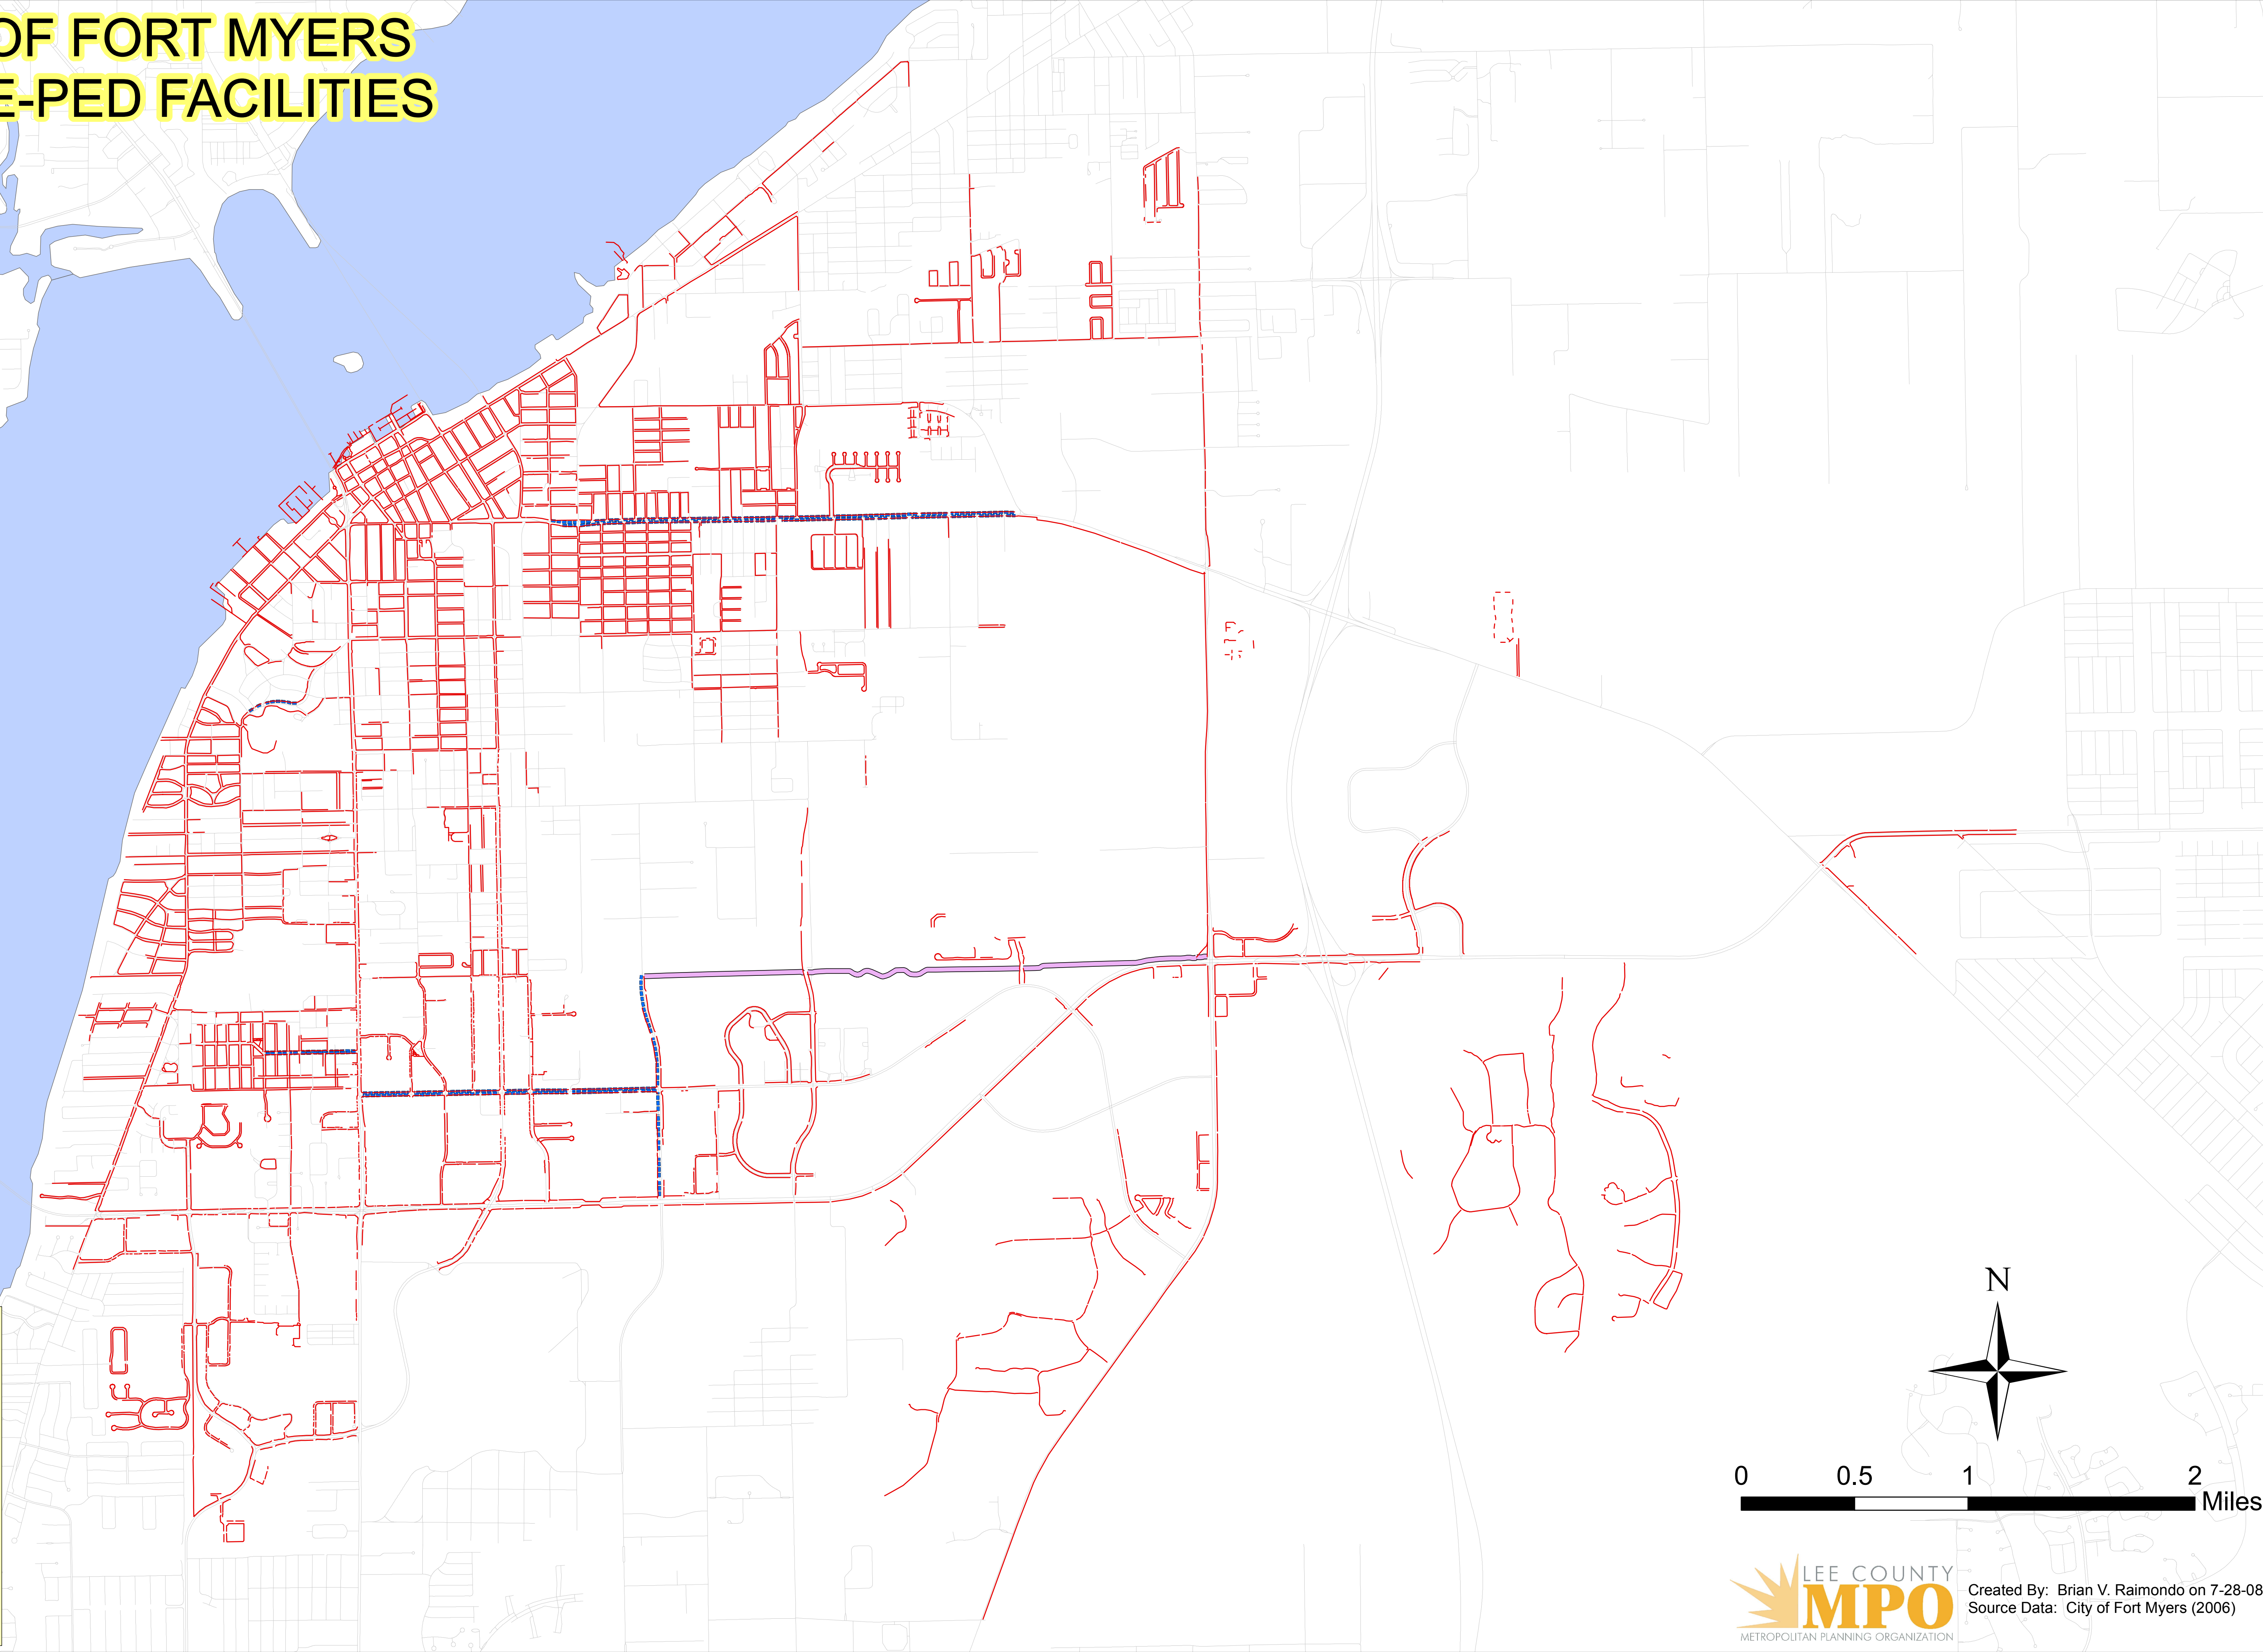

# DRAFT CITY OF FORT MYERS EXISTING BIKE-PED FACILITIES

**Legend**

- Sidewalk
- Bike Lane
- Bike Path
- Road Centerline

N

0 0.5 1 2 Miles

LEE COUNTY  
**MPO**  
METROPOLITAN PLANNING ORGANIZATION

Created By: Brian V. Raimondo on 7-28-08  
Source Data: City of Fort Myers (2006)