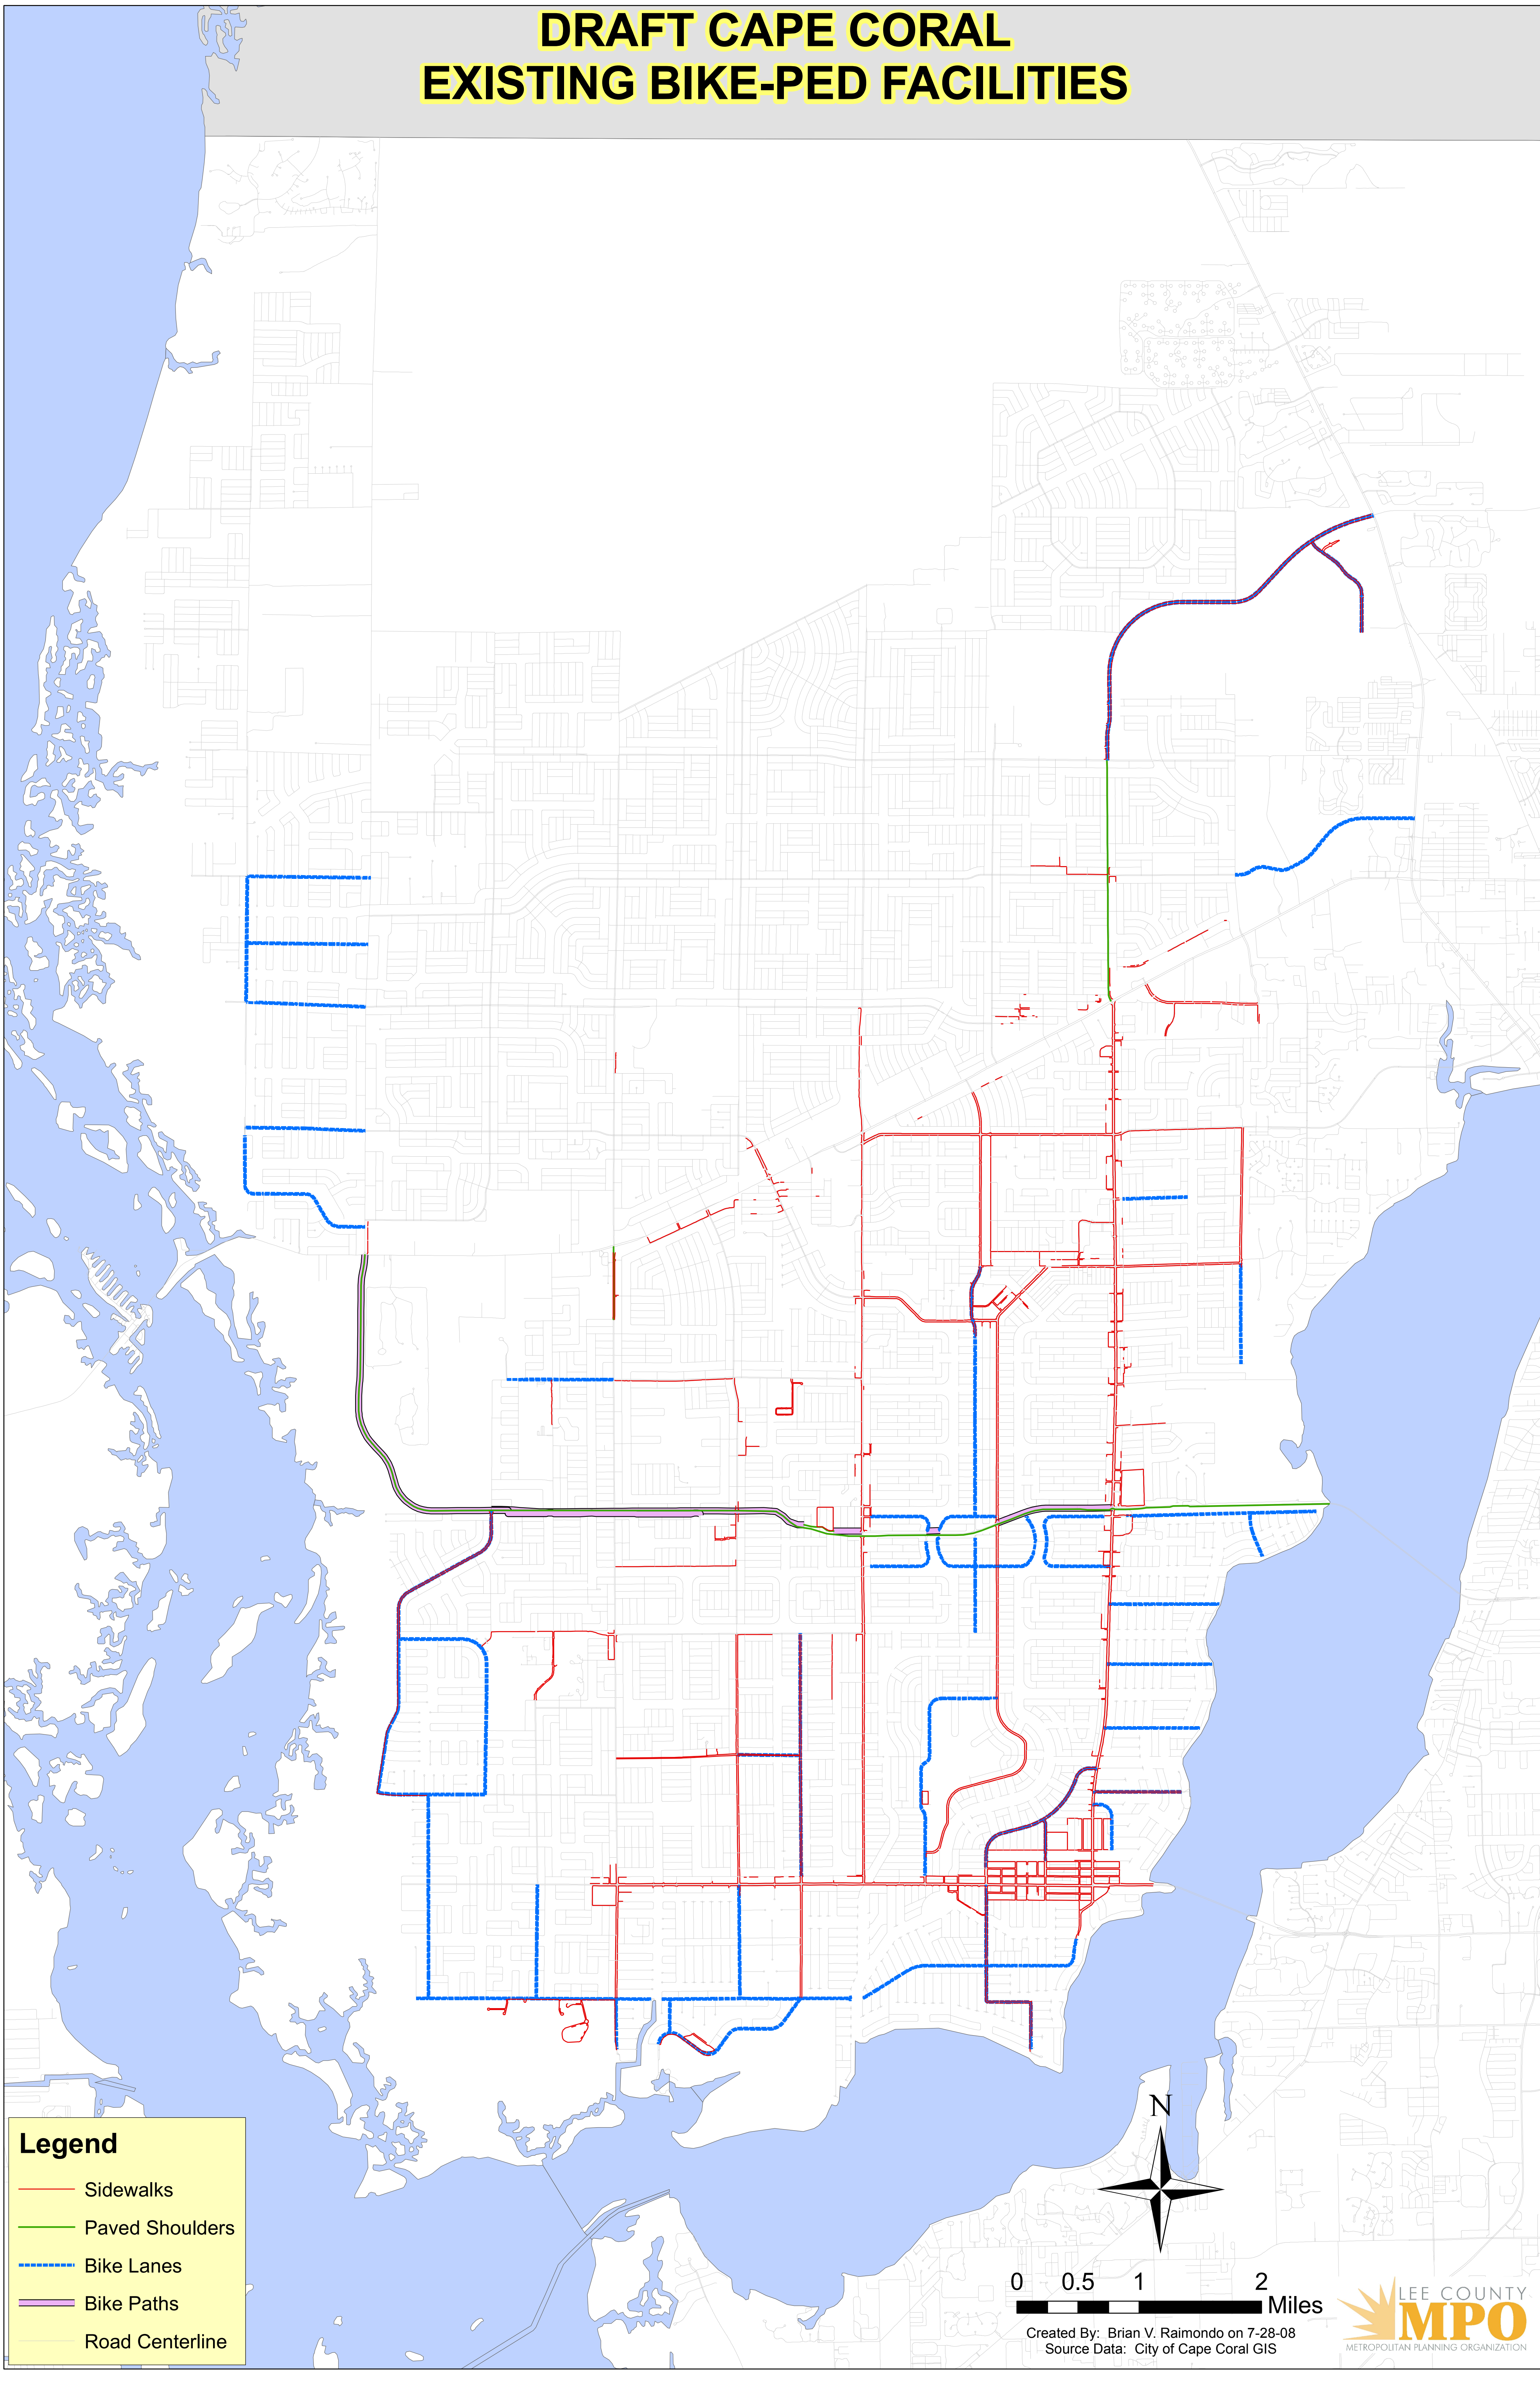

DRAFT CAPE CORAL EXISTING BIKE-PED FACILITIES

Legend

- Sidewalks
- Paved Shoulders
- - - Bike Lanes
- Bike Paths
- Road Centerline

Created By: Brian V. Raimondo on 7-28-08
Source Data: City of Cape Coral GIS