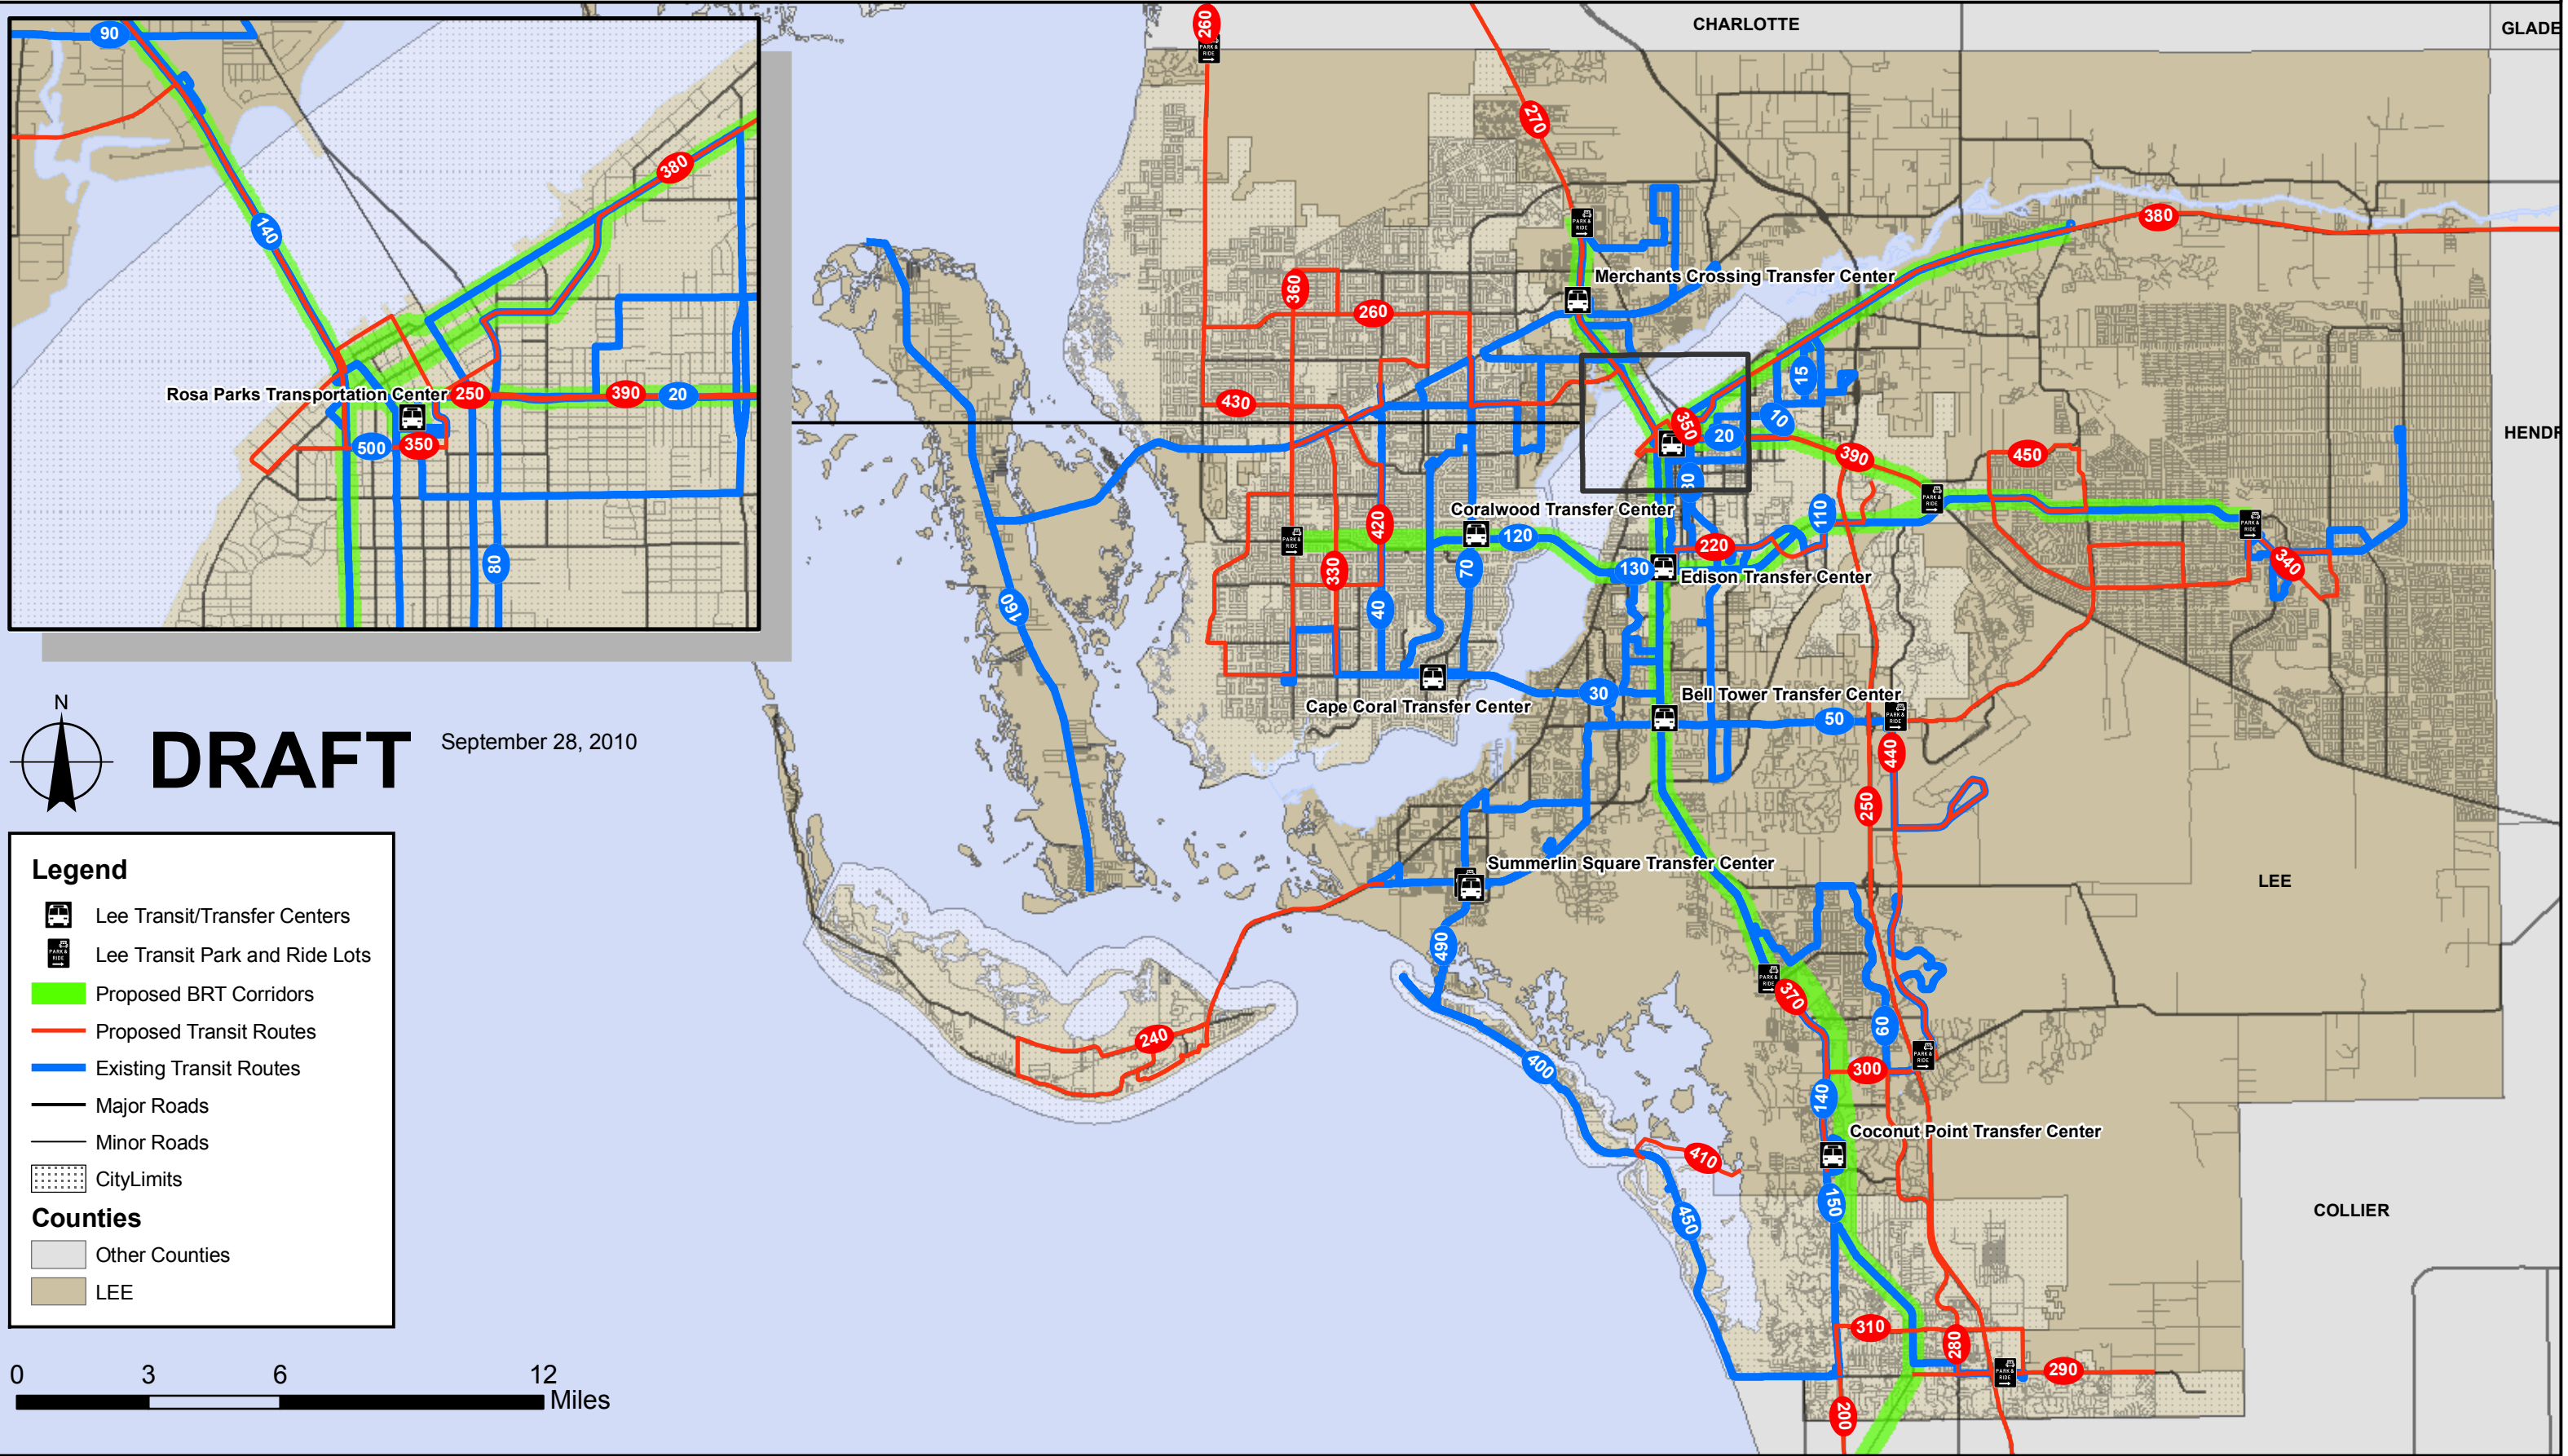

Figure 10: 2035 Lee County Transit Needs Network (Alternative 2)

DRAFT September 28, 2010

Legend

- Lee Transit/Transfer Centers
- Lee Transit Park and Ride Lots
- Proposed BRT Corridors
- Proposed Transit Routes
- Existing Transit Routes
- Major Roads
- Minor Roads
- City Limits

Counties

- Other Counties
- LEE